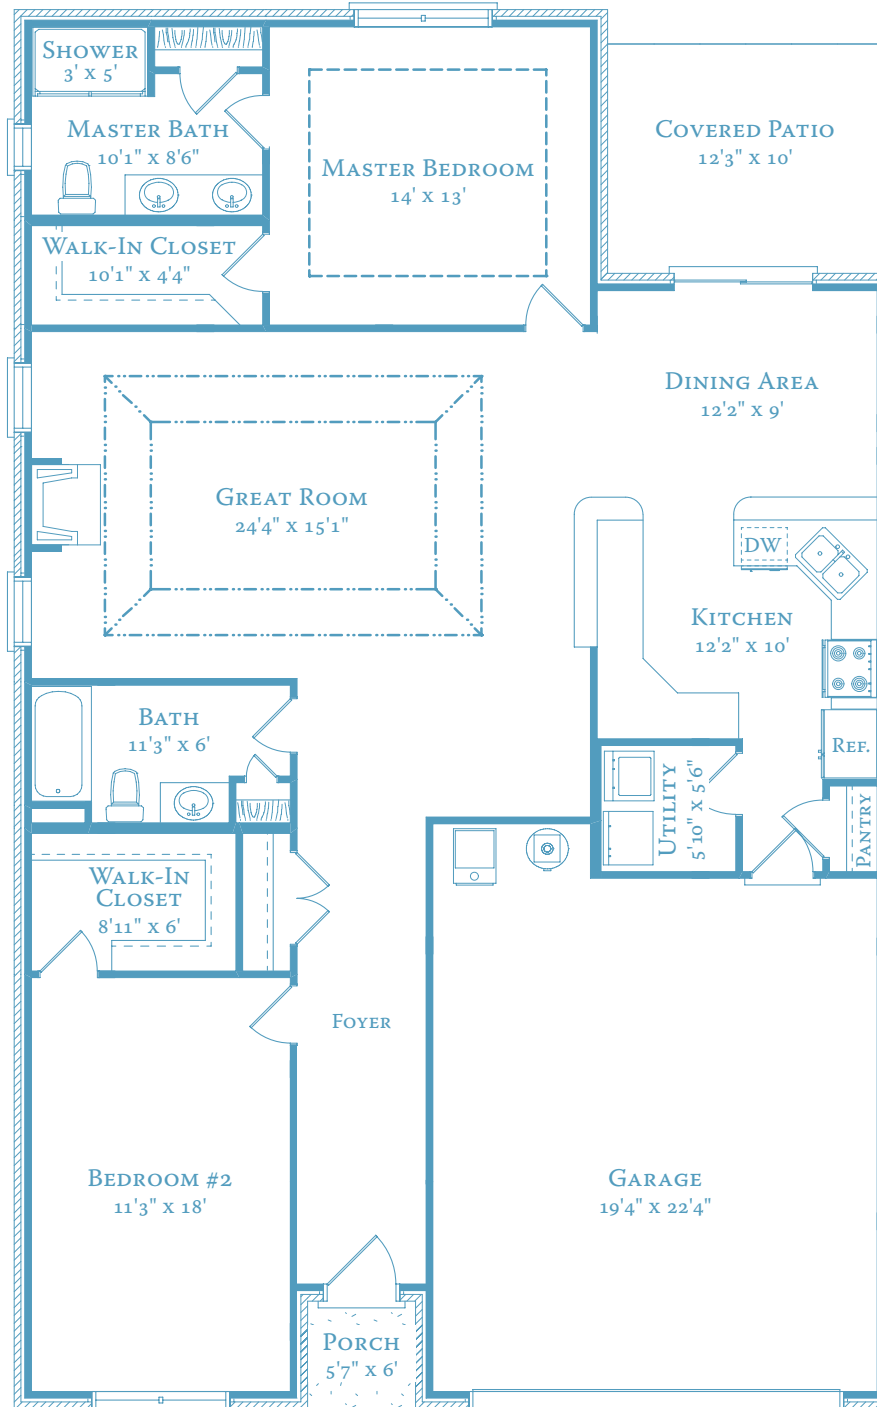

Sales Office
Phone: 502-647-5655
Fax: 502-647-5629
TwinSprings@HintonMcGraw.com

Corporate Office
12925 West US Hwy. 42
Prospect, KY 40059
Phone: 502-292-1200
Fax: 502-292-1212

1,650 SQUARE FEET

All representations, dimensions and specifications may vary from those shown here and are subject to revisions, changes and substitutions without notice. Drawings are not to scale.