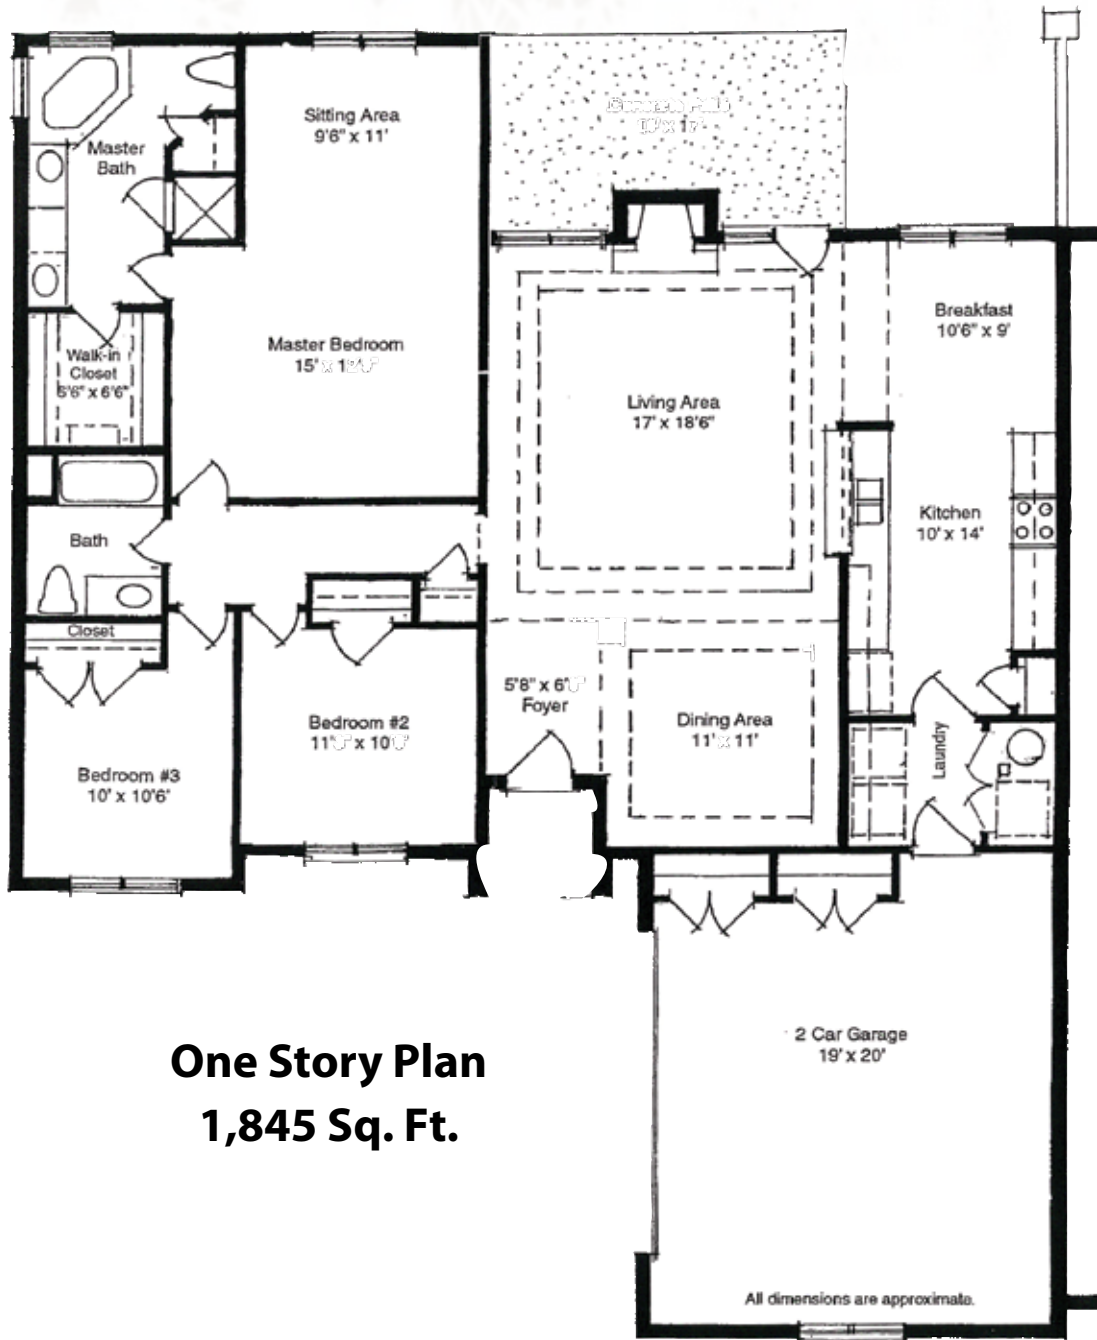

RIVERSLANDING

Distinct Waterfront Living.

**One Story Plan
1,845 Sq. Ft.**

ALL REPRESENTATIONS, DIMENSIONS AND SPECIFICATIONS MAY VARY FROM THOSE SHOWN HERE AND ARE SUBJECT TO REVISIONS, CHANGES AND SUBSTITUTIONS WITHOUT NOTICE. DRAWINGS ARE NOT TO SCALE.