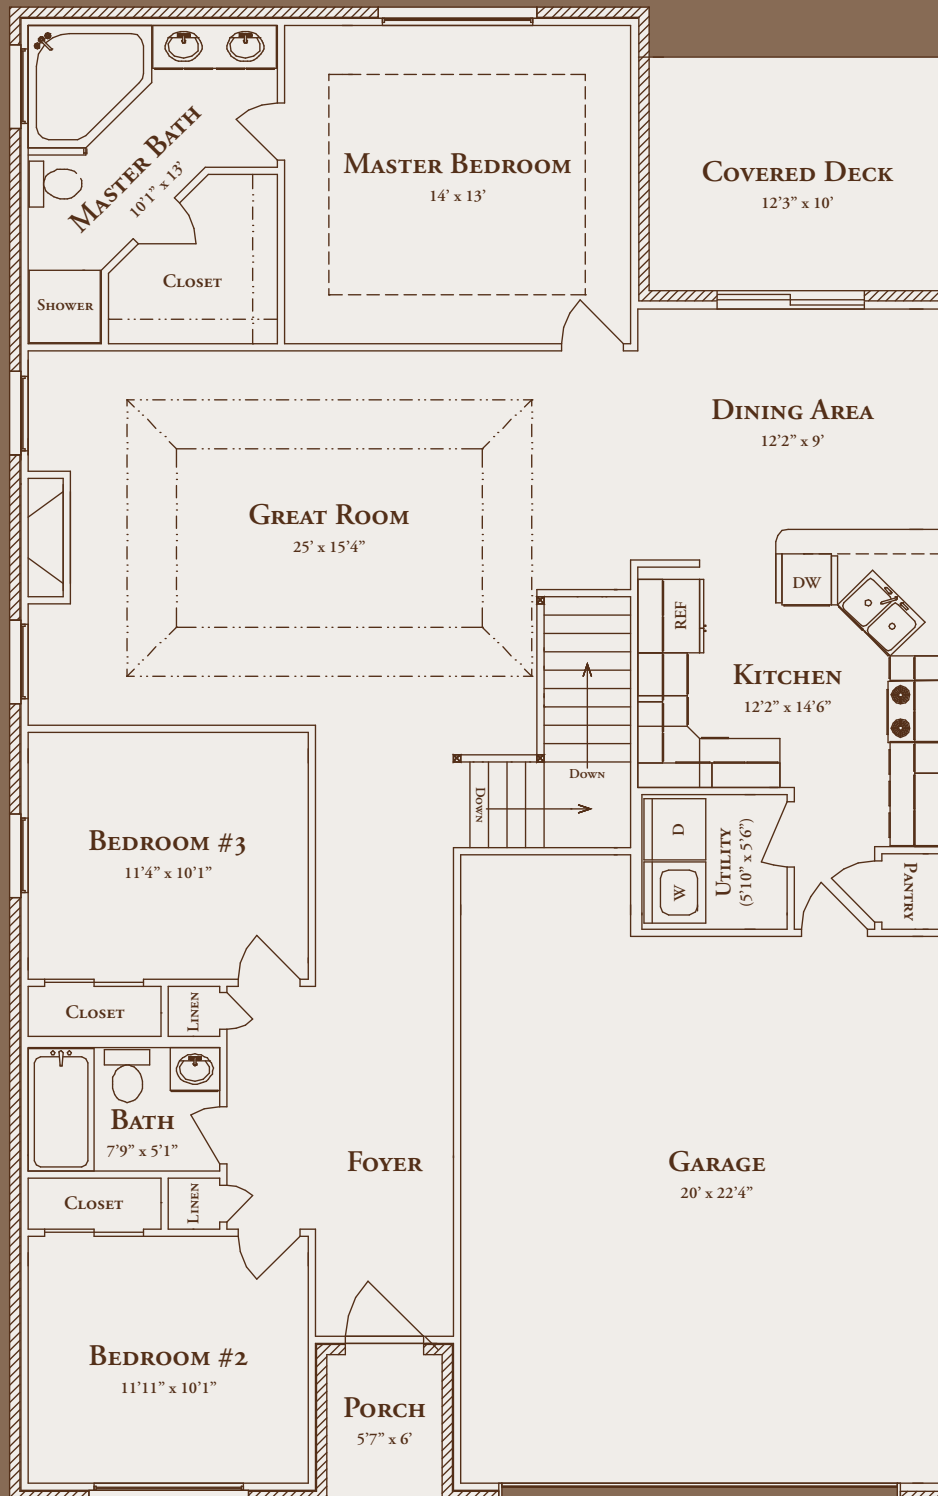

WALK-OUT

FIRST FLOOR
1,650 SQUARE FEET

SALES OFFICE 502-222-7151

FAX 502-222-7012

EaglesLanding@HintonMcGraw.com

www.HintonMcGraw.com

LOWER LEVEL

TOTAL SQUARE FEET - 1,180 SQ. FT.
OPTIONAL FINISHED - 1,000 SQ. FT.