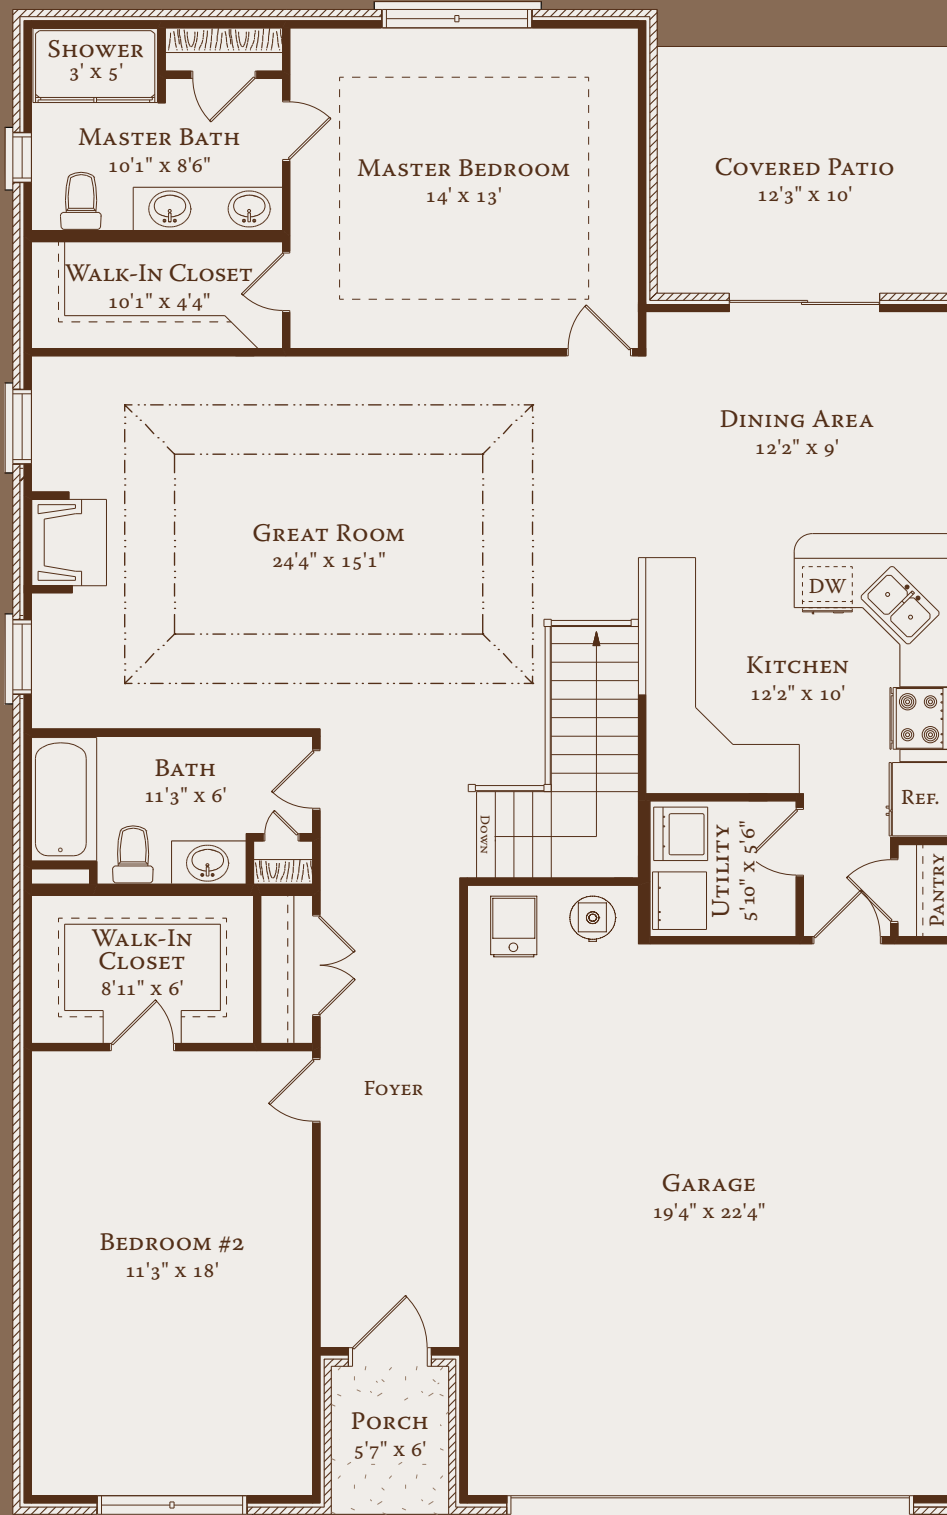

# WALK-OUT

FIRST FLOOR  
1,650 SQUARE FEET  
2 BEDROOMS

SALES OFFICE 502-222-7151

FAX 502-222-7012

EaglesLanding@HintonMcGraw.com

www.HintonMcGraw.com

# LOWER LEVEL

TOTAL SQUARE FEET - 1,180 SQ. FT.  
OPTIONAL FINISHED - 1,000 SQ. FT.

SALES OFFICE 502-222-7151

FAX 502-222-7012

EaglesLanding@HintonMcGraw.com

www.HintonMcGraw.com